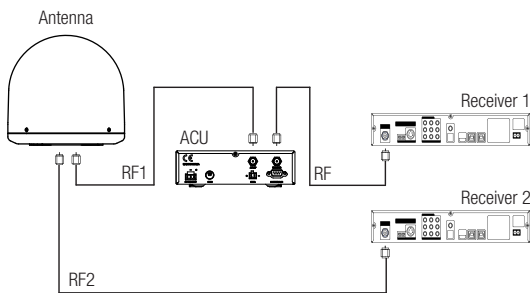

High speed identification applying DVB Decoder with CPLD
QPSK Demodulator Lock for DSS Signal

New type Antenna Control Unit

Easy satellite information change and update
Easy antenna status check and automatic diagnosis
Easy antenna control using PC interface with USB cable

Built-in NMEA 0183 GPS Interface

Easy Interface allowing a boat owner to have a separate GPS system can provide even high performance

Technical Specifications

Part #	Specifications
B2-103S	Intellian i1 Satellite TV Antenna System
Physical	
Radome Height	12 in (31cm)
Radome Diameter	13 in (33cm)
Antenna Dish Diameter	11 in (28cm)
Weight	9.4 lbs (4.3 kg)
Environmental	
Operating Temp. Range	5°F ~ 130°F (-15°C ~ 55°C)
Storage Temp. Range	-13°F ~ 158°F (-25°C ~ 70°C)
Water Ingress	IPX6
Approvals	CE / FCC
Warranty	2-Year Parts and 1-Year Labor
Performance	
Reception Frequency	Ku-band (10.7~ 12.75GHz)
Polarization	RHCP/ LHCP, Vertical/ Horizontal
Minimum EIRP	52~53 dBW
Azimuth Range	680°
Elevation Range	+20° to +80°
Ship's Motion	Roll +/-25°, Pitch +/-15°
Roll & Pitch Response Rate	60° / Second
Turn Rate	60° / Second
RF Output	Dual Output
Antenna Control Unit	
Dimensions (WxDxH)	7.0 in x 8.5 in x 2.1 in (17.8cm x 21.7cm x 5.4cm)
Weight	2.6 lbs (1.2kg)
Display	2 Line 20 Character VFD Module
Control Key	5 Integrated Push Buttons
Power Input	DC 10.8 ~ 15.6V (Typ. 30W, Max. 50W)
GPS Interface	Built-in (NMEA0183 GPS)

System Diagram