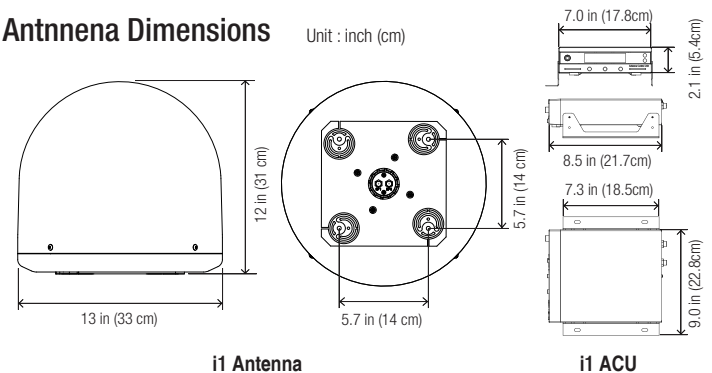

Built-in NMEA 0183 GPS Interface

Easy Interface allowing a boat owner to have a separate GPS system can provide even high performance

Technical Specifications

Part #	Specifications
B2-103S	Intellian i1 Satellite TV Antenna System
Physical	
Radome Height	12 in (31cm)
Radome Diameter	13 in (33cm)
Antenna Dish Diameter	11 in (28cm)
Weight	9.4 lbs (4.3 kg)
Environmental	
Operating Temp. Range	5°F ~ 130°F (-15°C ~ 55°C)
Storage Temp. Range	-13°F ~ 158°F (-25°C ~ 70°C)
Water Ingress	IPX6
Approvals	CE / FCC
Warranty	2-Year Parts and 1-Year Labor
Performance	
Reception Frequency	Ku-band (10.7~ 12.75GHz)
Polarization	RHCP/ LHCP, Vertical/ Horizontal
Minimum EIRP	52~53 dBW
Azimuth Range	680°
Elevation Range	+20° to +80°
Ship's Motion	Roll +/-25°, Pitch +/-15°
Roll & Pitch Response Rate	60° / Second
Turn Rate	60° / Second
RF Output	Dual Output
Antenna Control Unit	
Dimensions (WxDxH)	7.0 in x 8.5 in x 2.1 in (17.8cm x 21.7cm x 5.4cm)
Weight	2.6 lbs (1.2kg)
Display	2 Line 20 Character VFD Module
Control Key	5 Integrated Push Buttons
Power Input	DC 10.8 ~ 15.6V (Typ. 30W, Max. 50W)
GPS Interface	Built-in (NMEA0183 GPS)

System Diagram

Antenna Dimensions

Intellian Technologies®
Communicate Smarter
ISO 9001 Certified

US Headquarters
Americas Region

Intellian Technologies USA, Inc.
Parker Irvine Business Center
19 Hammond Suite 509
Irvine, CA 92618 USA
Tel +1-949-916-4411
Toll Free +1-888-201-9223
Fax +1-949-271-4183
Email info@intelliantech.com